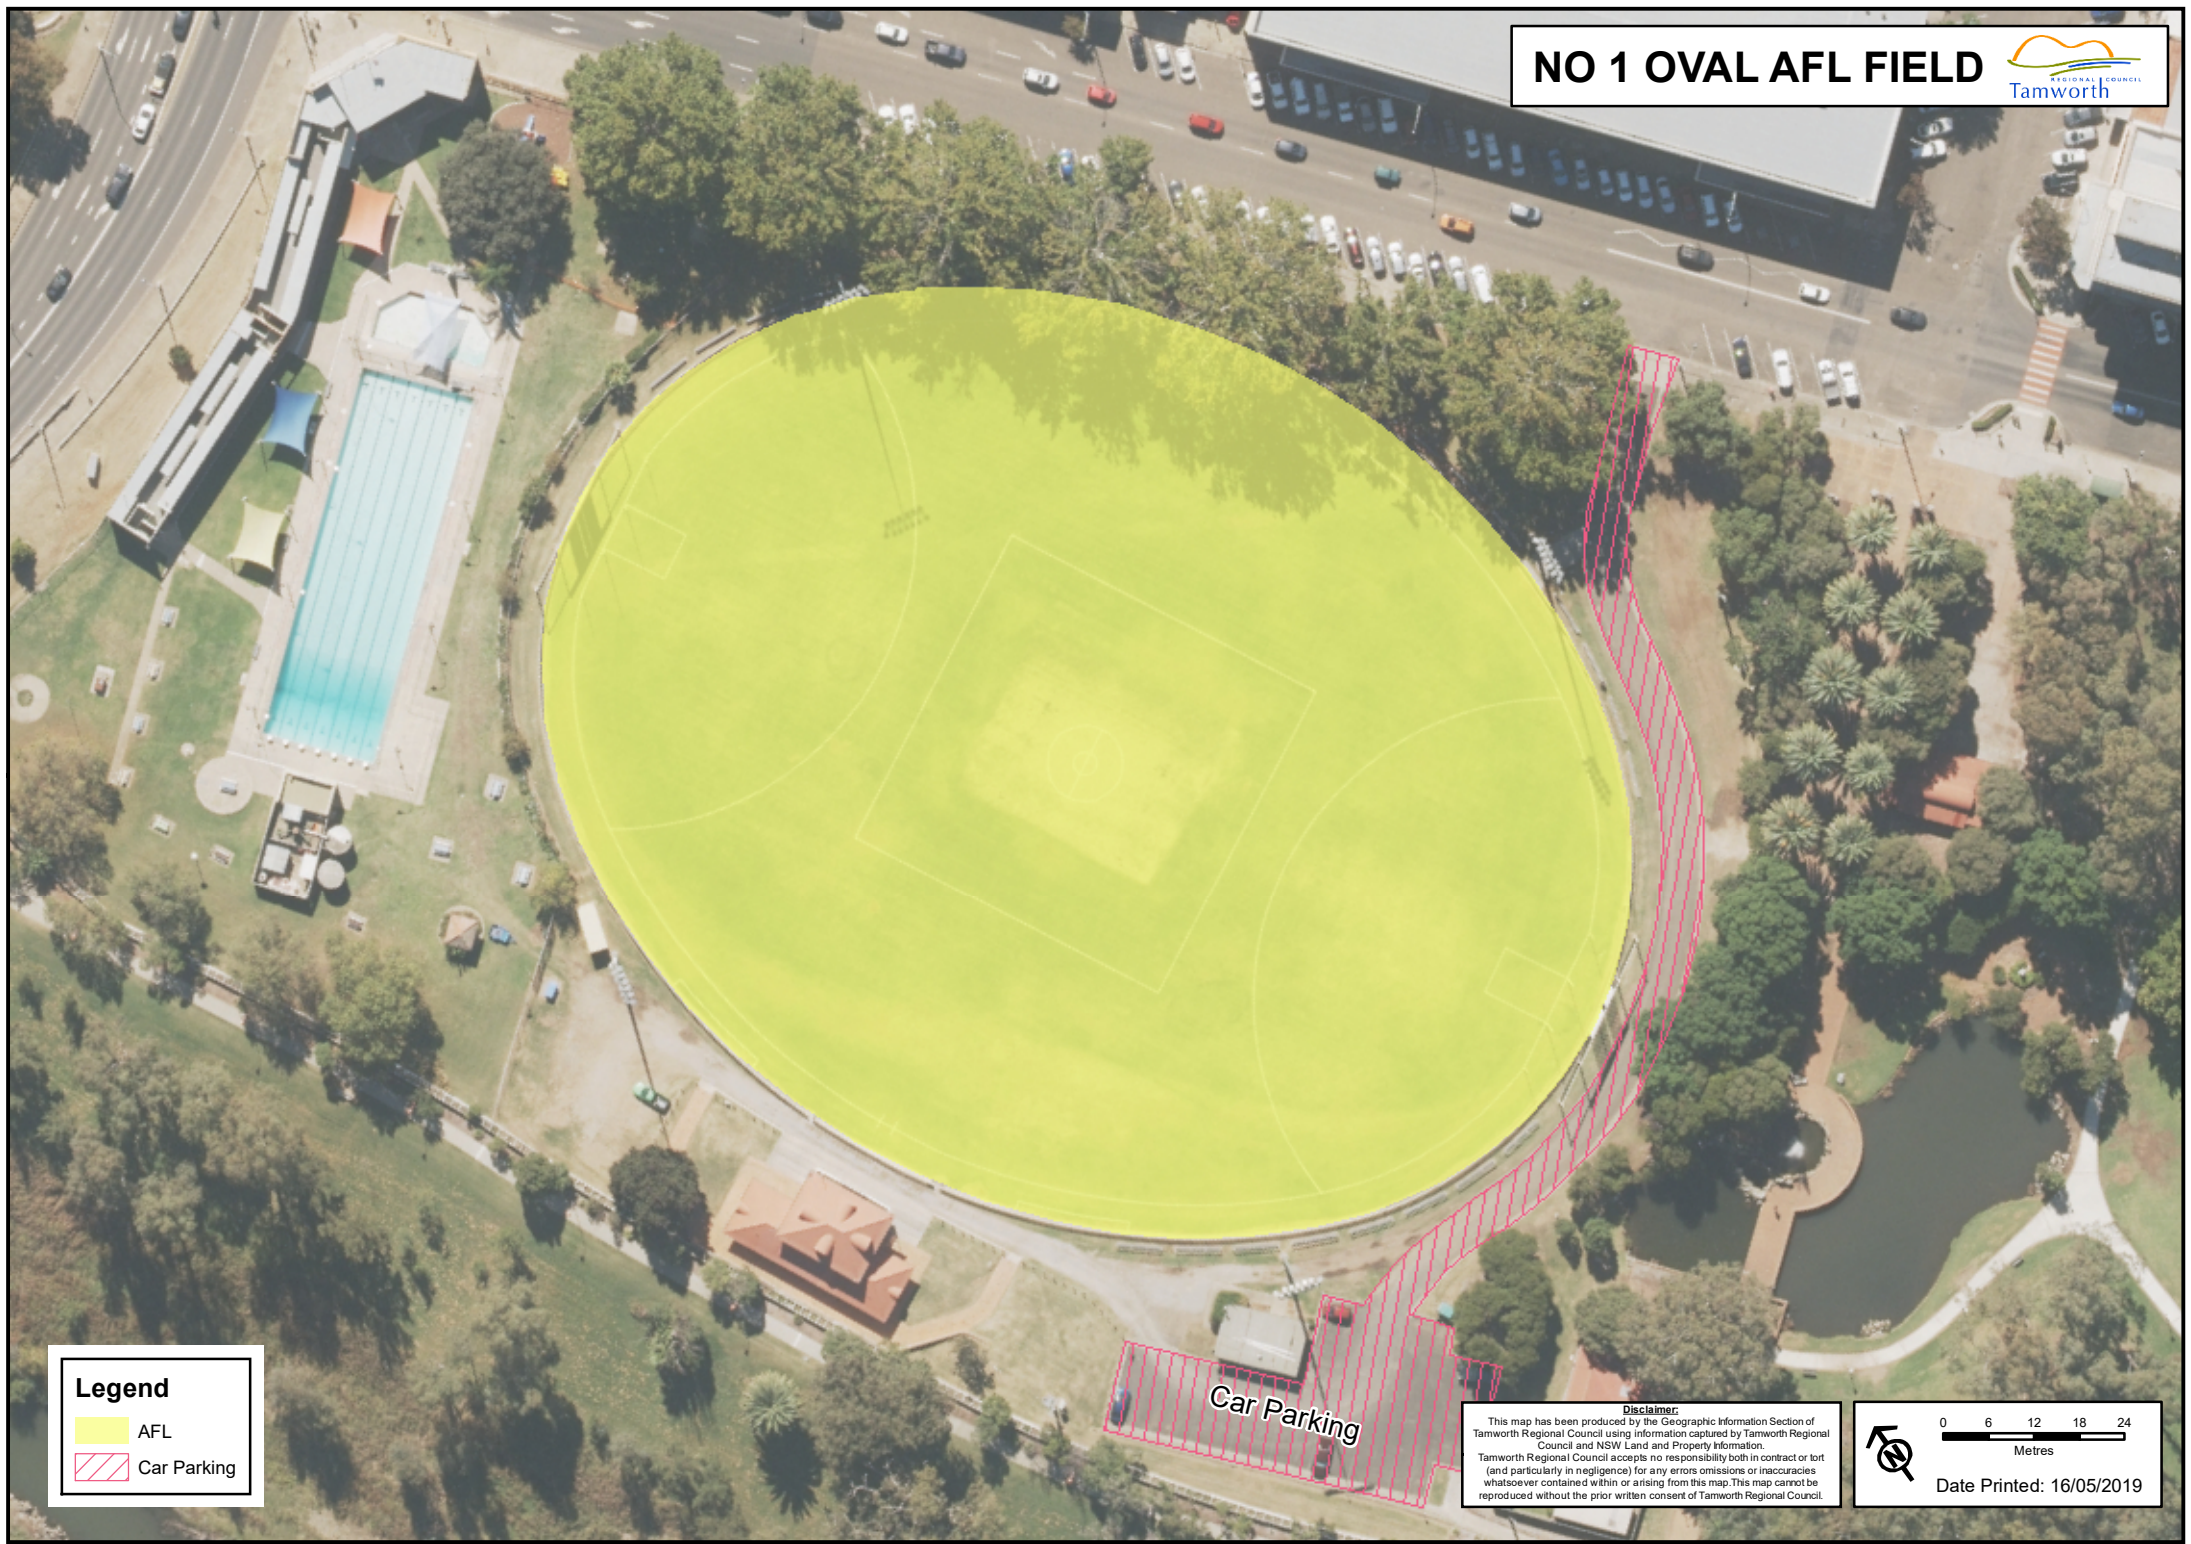

NO 1 OVAL AFL FIELD

Legend

- AFL
- Car Parking

Car Parking

0 6 12 18 24
Metres
Date Printed: 16/05/2019